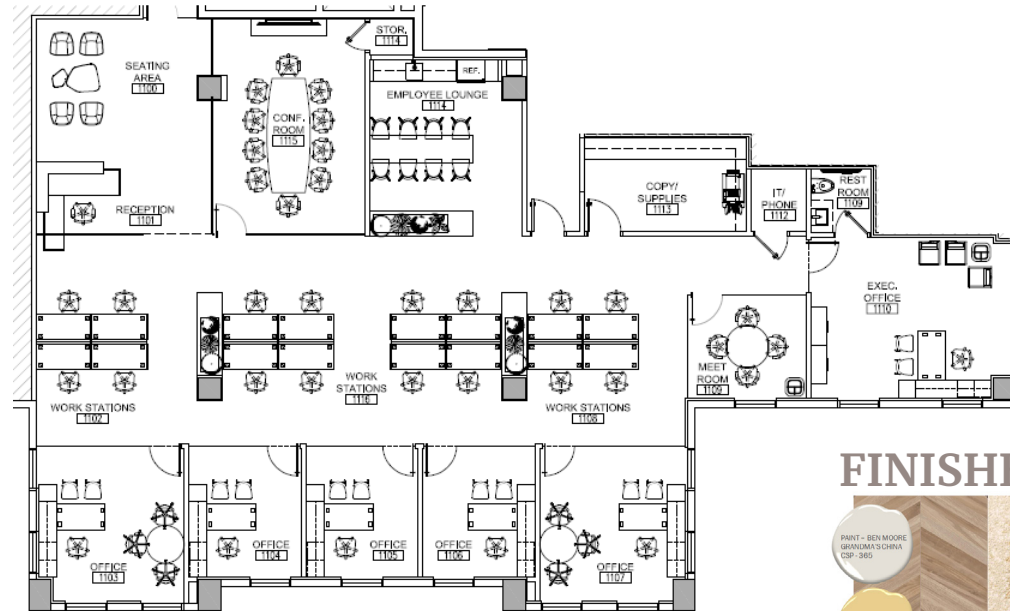

355 ALHAMBRA CIR CORAL GABLES, FL 33134

SUITE 1110
4,597 RSF

FINISHES

LEASING CONTACTS:

Ryan Holtzman
Executive Managing Director
+1 305 351 2469
ryan.holtzman@cushwake.com

Lena Weeks
Director
+1 786 792 5207
lena.weeks@cushwake.com