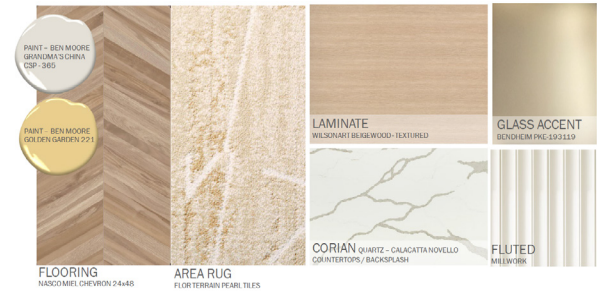

355 ALHAMBRA CIR CORAL GABLES, FL 33134

SUITE 1110
4,597 RSF

FINISHES

LEASING CONTACTS:

Ryan Holtzman
Executive Managing Director
+1 305 351 2469
ryan.holtzman@cushwake.com

Lena Weeks
Director
+1 786 792 5207
lena.weeks@cushwake.com