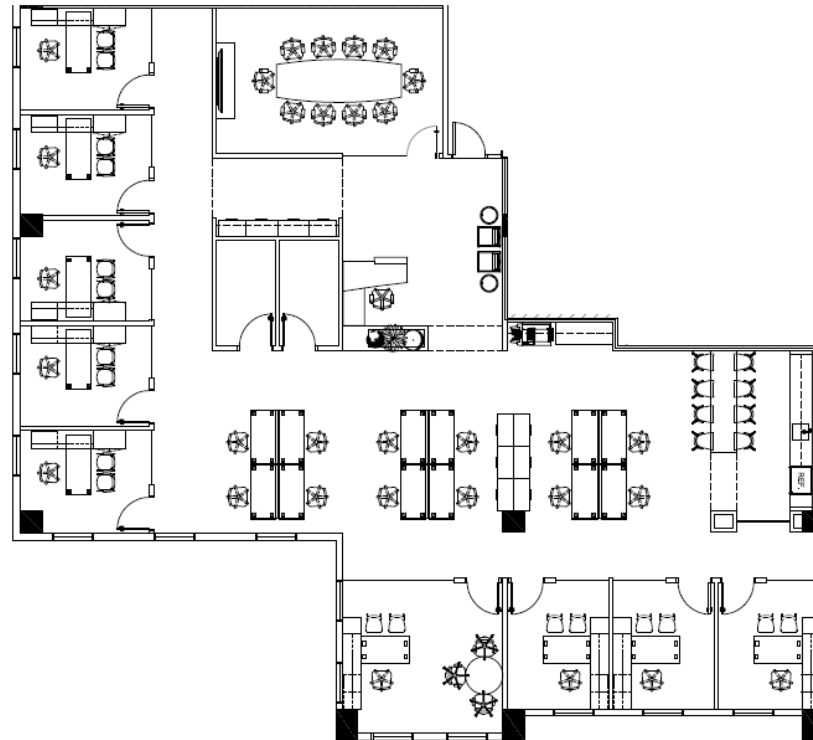

355 ALHAMBRA CIR CORAL GABLES, FL 33134

SUITE 1420 4,544 RSF

LEASING CONTACTS:

Ryan Holtzman
Executive Managing Director
+1 305 351 2469
ryan.holtzman@cushwake.com

Lena Weeks
Director
+1 786 792 5207
lena.weeks@cushwake.com