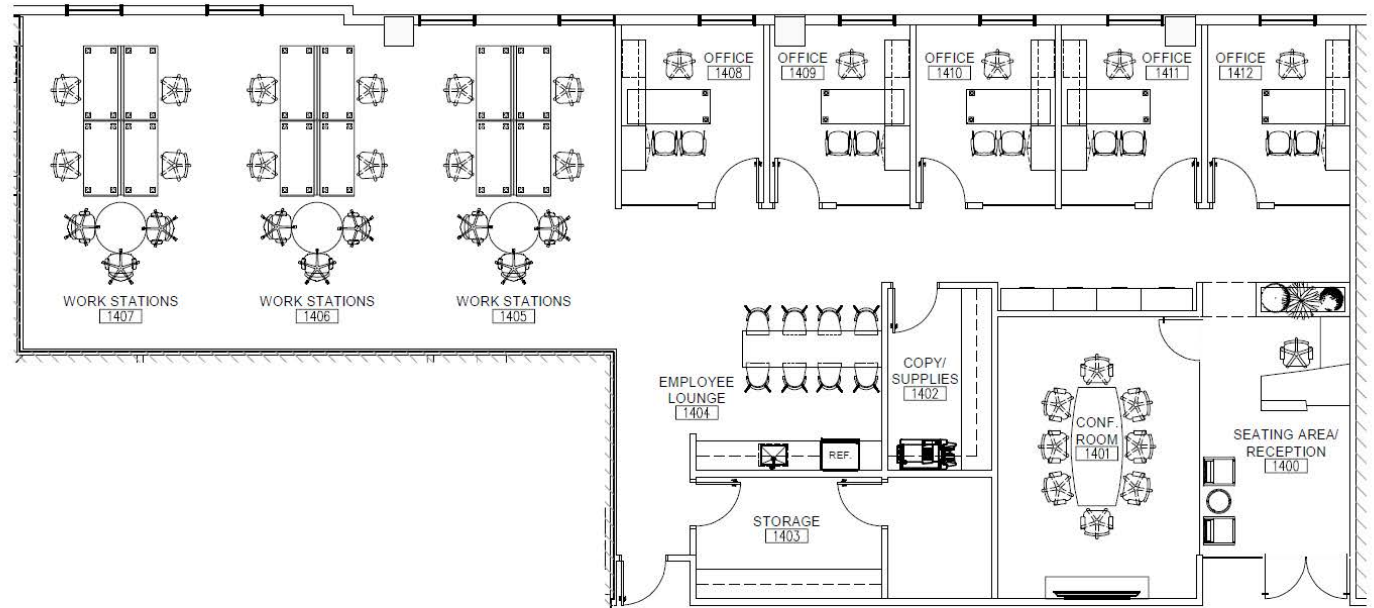

355 ALHAMBRA CIR CORAL GABLES, FL 33134

SUITE 1460
3,873 RSF

LEASING CONTACTS:

Ryan Holtzman
Executive Managing Director
+1 305 351 2469
ryan.holtzman@cushwake.com

Lena Weeks
Director
+1 786 792 5207
lena.weeks@cushwake.com