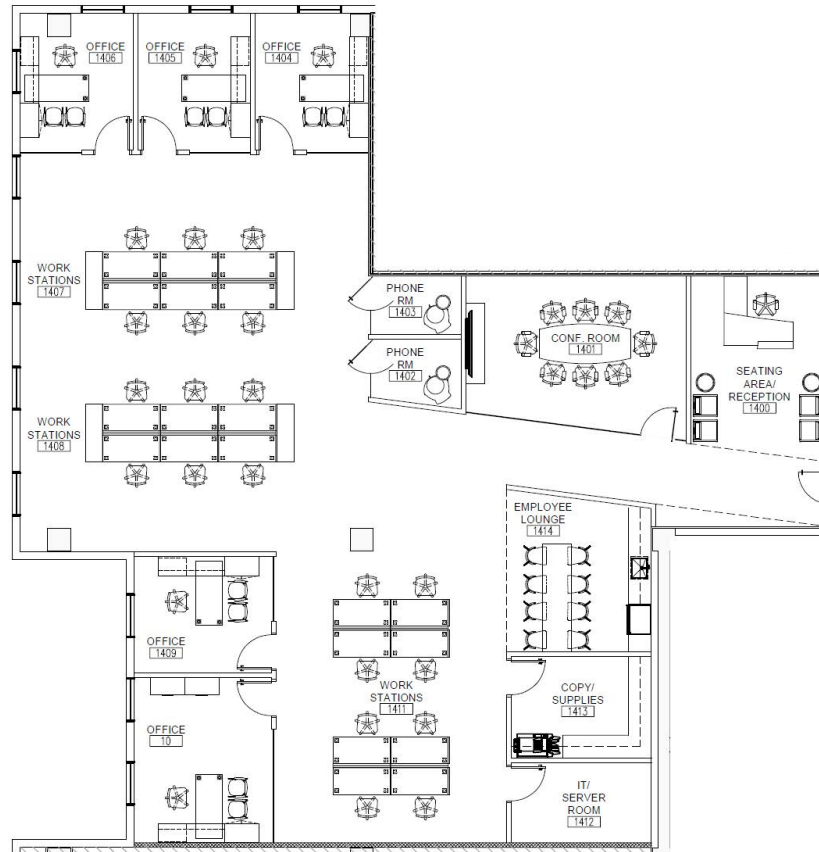

355 ALHAMBRA CIR CORAL GABLES, FL 33134

SUITE 1480 4,822 RSF

LEASING CONTACTS:

Ryan Holtzman
Executive Managing Director
+1 305 351 2469
ryan.holtzman@cushwake.com

Lena Weeks
Director
+1 786 792 5207
lena.weeks@cushwake.com